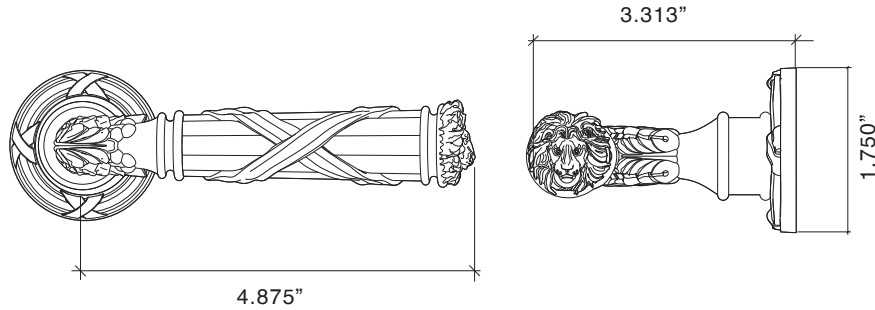

- Roses are Hot Forged, CNC Milled and completely Hand Chiseled
- Knob, Lever and Thumb Turn are all Lost Wax Cast Brass.
- All components are Hand Chiseled for Exceptional Detail not achievable by any other means
- Fully Concealed Mounting
- Specify door thickness when ordering
- Available in Solid and Mixed Finishes
- All IML Privacy and Tubular Mortise Bolt Privacy Sets come with ER Trim Standard on the Exterior. Exterior Bit Key Trim can be substituted for no additional charge.

Large Ribbon & Reed Lever 8823
Small Ribbon & Reed Rose 8852-175