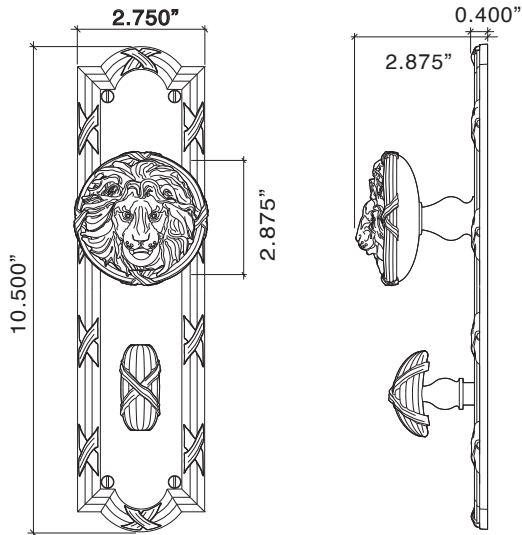

Large Ribbon & Reed Trim with Large Ribbon & Reed Knob 8803-325