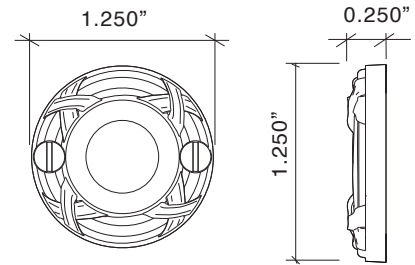

Ribbon & Reed Emergency Release Trim

- CNC Machined, Hand Chiseled Brass Escutcheon
- Wrought Brass Hole Cover is included and finished to match Escutcheon.
- Furnished with #4 Solid Brass oval head slotted wood screws finished to match Escutcheon.
- Available in Solid and Mixed Finishes