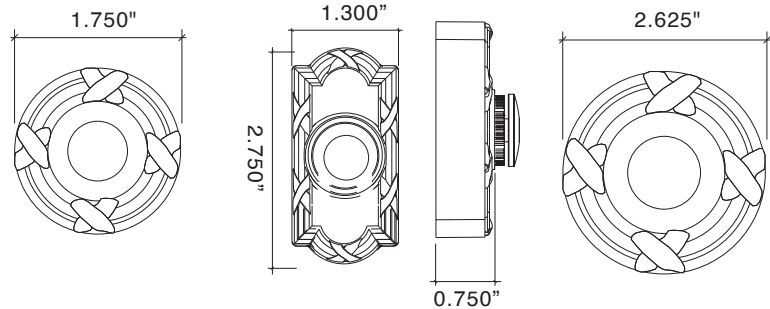

## Ribbon & Reed Bell Pushes

Small  
Ribbon & Reed  
Bell Push

Oblong  
Ribbon & Reed  
Bell Push

Large  
Ribbon & Reed  
Bell Push

- Solid Forged and CNC Milled Brass
- Hand Chiseled and Hand Polished
- Fully Concealed Mounting
- Available in Small, Large or Oblong Rose
- Bright White LED Illuminated Push Button
- Available in Solid and Mixed Finishes