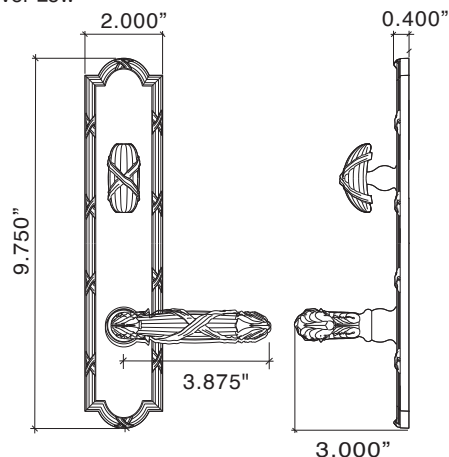

All Von Morris Ribbon & Reed Escutcheon Plates may be modified to fit a multitude of Multi-Point locks in either Euro Profile Cylinder or American Cylinder.

The Von Morris American Cylinder Multi-Point trim is different from other manufacturers. Von Morris has redesigned every aspect of our Multi-Point Trim, including the American Cylinder Mounting Blocks. Instead of one generic block mounted to all styles, each suite gets its own unique suited block. For Profile Cylinder trims, the turn piece mounted to the Profile Cylinder is the same design as the trim.

Von Morris is the only mainline manufacturer to stay true to its suited line, offering the same attention to detail that is available in every Knob, Lever, Rose and Escutcheon Plate. This allows you to complete a full hardware schedule with the same style, detail, quality, and value for which the Von Morris product has come to be known.

- Escutcheon Plates are CNC Milled and completely Hand Chiseled
- Turn pieces and Adaptor for American cylinder block for all Multi-Point share the same detailing as rest of Ribbon & Reed suite

- Available in Solid and Mixed Finishes
- Adaptor for American cylinder block has the same detailing as rest of Ribbon & Reed suite.

Ribbon & Reed Multi-Point w Small Lever
Lever Low