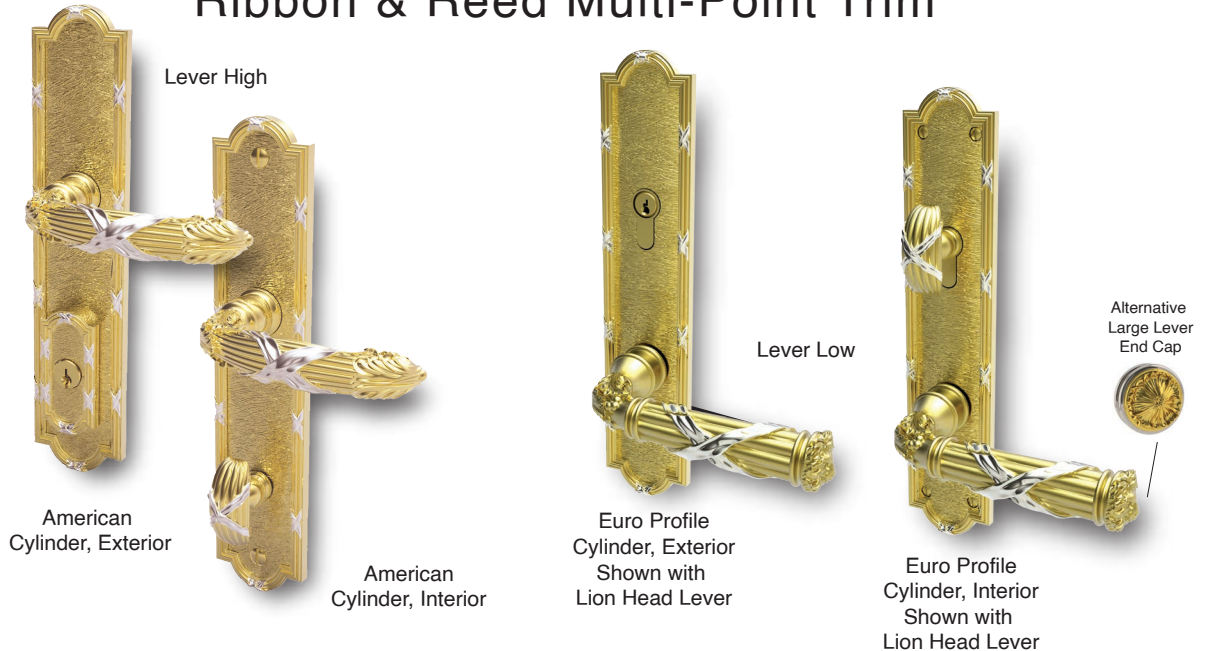

## Ribbon & Reed, Lion Head Lever Multi-Point Trim - American Cylinder

*Multi-Point Trim is Made-to-Order		Standard
72301	Ribbon & Reed Narrow American Cylinder MP Active	4381.78
72302	Ribbon & Reed Narrow American Cylinder Full Dummy	3992.80
72303	Ribbon & Reed Narrow American Cylinder Passage	4027.58
72304	Ribbon & Reed Narrow American Cylinder Patio	4119.58
72305	Ribbon & Reed Narrow American Cylinder Fixed	
	Ext./Active Int.	4113.87

## Ribbon & Reed, Lion Head Lever Multi-Point Trim - Euro Profile Cylinder

*Multi-Point Trim is Made-to-Order		Standard
71301	Ribbon & Reed Narrow European Profile Cylinder MP Active	4375.34
71302	Ribbon & Reed Narrow European Profile Cylinder Full Dummy	3992.80
71303	Ribbon & Reed Narrow European Profile Cylinder Passage	4027.58
71304	Ribbon & Reed Narrow European Profile Cylinder Patio	4317.38
71305	Ribbon & Reed Narrow European Profile Cylinder Fixed	
	Ext./Active Int.	4113.87

## Ribbon & Reed Multi-Point Trim

Von Morris Ribbon & Reed Multi-Point lock trim is Custom Made to Order. Your trim will be crafted to the door specifications/details/measurements you provide.

All Von Morris Ribbon & Reed Escutcheon Plates may be modified to fit a multitude of Multi-Point locks in either Euro Profile Cylinder or American Cylinder.

The Von Morris American Cylinder Multi-Point trim is different from other manufacturers. Von Morris has redesigned every aspect of our Multi-Point Trim, including the American Cylinder Mounting Blocks. Instead of one generic block mounted to all styles, each suite gets its own unique suited block. For Profile Cylinder trims, the turn piece mounted to the Profile Cylinder is the same design as the trim.