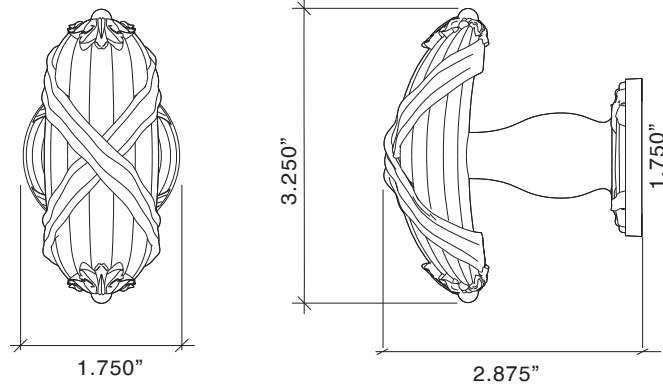

- Roses are Hot Forged, CNC Milled and completely Hand Chiseled
- Knob, Lever and Thumb Turn are all Lost Wax Cast Brass.
- All components are Hand Chiseled for Exceptional Detail not achievable by any other means
- Fully Concealed Mounting
- Specify door thickness when ordering
- Available in Solid and Mixed Finishes
- All IML Privacy and Tubular Mortise Bolt Privacy Sets come with ER Trim Standard on the Exterior. Exterior Bit Key Trim can be substituted for no additional charge.

Small Ribbon & Reed Knob with Large Ribbon & Reed Rose