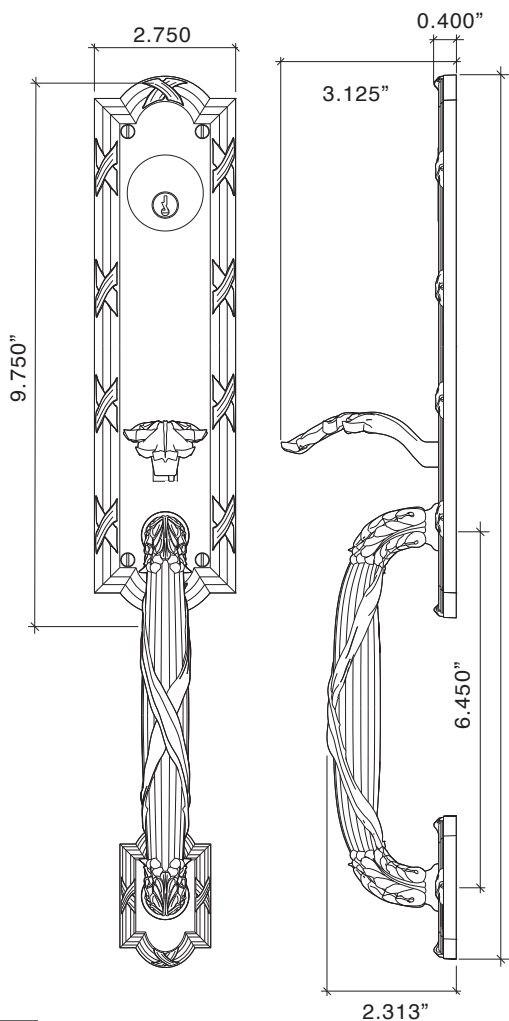

Ribbon & Reed Handleset, Lion Head Knob w/ Large Plate

*Handlesets are Made-to-Order		Standard
973304	Ribbon & Reed Handleset, Lion Head Knob w/ Large Plate, Entry	6172.74
973308	Ribbon & Reed Handleset, Lion Head Knob w/ Large Plate, Full Dummy	5256.97

Ribbon & Reed Handleset, Lion Head Lever w/ Large Plate

*Handlesets are Made-to-Order		Standard
971304	Ribbon & Reed Handleset, Lion Head Lever w/ Large Plate, Entry	5654.64
971308	Ribbon & Reed Handleset, Lion Head Lever w/ Large Plate, Full Dummy	5120.12

Prices are based upon a standard 1.75 inch door thickness and 2.5 inch backset lock. Other backsets and accommodations for alternate door thicknesses are available at extra cost. Please check with customer service.

All Prices in US Dollars - Prices Subject to Change Without Notice
Please Check with Customer Service for Up to Date Pricing.