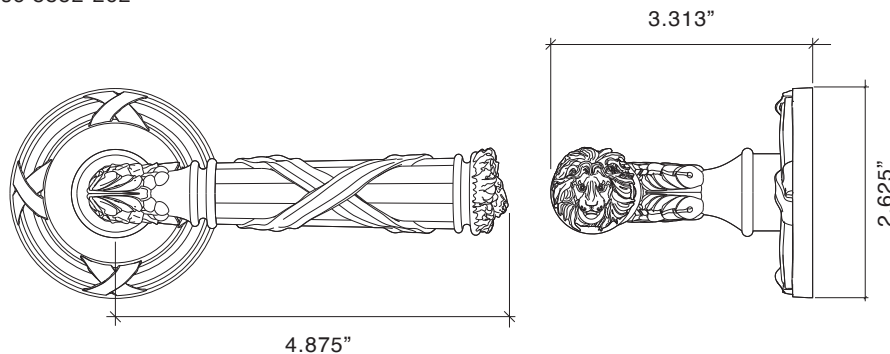

- Roses are Hot Forged, CNC Milled and completely Hand Chiseled
- Knob, Lever and Thumb Turn are all Lost Wax Cast Brass.
- All components are Hand Chiseled for Exceptional Detail not achievable by any other means
- Fully Concealed Mounting
- Specify door thickness when ordering
- Available in Solid and Mixed Finishes
- All IML Privacy and Tubular Mortise Bolt Privacy Sets come with ER Trim Standard on the Exterior. Exterior Bit Key Trim can be substituted for no additional charge.

Large Ribbon & Reed Lever 8823
Large Ribbon & Reed Rose 8852-262