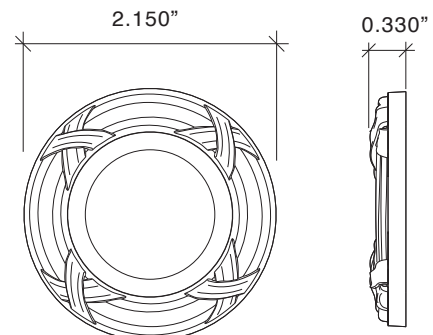

## Ribbon & Reed Escutcheon Plates

	Small	Standard	Large	Standard
R&R Escutcheon Plate, Blank Push Plate	84415	966.00	84315	1094.80
R&R Escutcheon Plate, Cut for Knob/Lever (IML/TL)	84400	991.76	84300	1122.49
R&R Escutcheon Plate, Cut for Turn, with Turn (IML/TL)	84410	1159.20	84310	1294.44
R&R Escutcheon Plate, Cut for ER (IML/TL)	84411	991.76	84311	1122.49
R&R Escutcheon Plate, Cut for Bit Key (IML/TL)	84412	991.76	84312	1122.49
R&R Escutcheon Plate, Cut for Cylinder (IML)	84413	991.76	84313	1122.49
R&R Escutcheon Plate, Cut for Privacy Pin (Tube Latch)	84416L	991.76	84316L	1122.49
R&R Escutcheon Plate, Cut for Privacy Pin (Tube Latch)	84416R	991.76	84316R	1122.49
R&R Escutcheon Plate, Cut for Entry Cylinder	84417	991.76	84317	1122.49
R&R Escutcheon Plate, Cut for Entry Turnpiece w/ Turnpiece	84418	1159.20	84318	1294.44
R&R Escutcheon Plate, Cut for Entry with Knob/Lever	84419	991.76	84319	1122.49