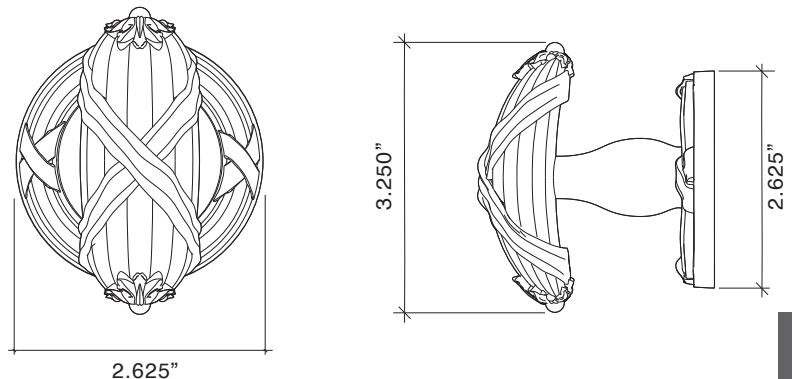

- Roses are Hot Forged, CNC Milled and completely Hand Chiseled
- Knob, Lever and Thumb Turn are all Lost Wax Cast Brass.
- All components are Hand Chiseled for Exceptional Detail not achievable by any other means
- Fully Concealed Mounting
- Specify door thickness when ordering
- Available in Solid and Mixed Finishes
- All IML Privacy and Tubular Mortise Bolt Privacy Sets come with ER Trim Standard on the Exterior. Exterior Bit Key Trim can be substituted for no additional charge.