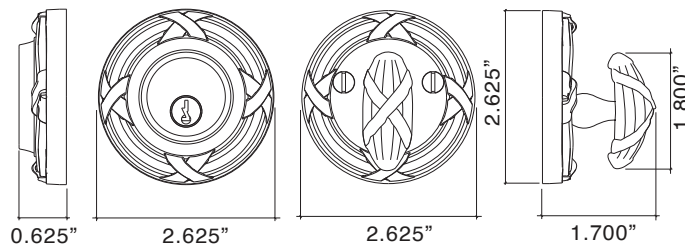

Ribbon & Reed Olive Knuckle Hinge

- Ribbon & Reed Olive Knuckle Hinges are priced and sold as eaches.
- Concealed Stainless Steel Bearing.
- Lost Wax Cast Knuckle with Solid Forged Brass Hinge Leaves.
- Knuckle is Fully Hand Chiseled and whole Hinge is Hand Polished.
- Equipped with one concealed, precision machined, anti-friction bearing assembly per hinge.
- Ball Bearings are machined from 300 series Stainless Steel and employ Stainless Steel balls.
- All pins are precision machined from 300 series Stainless Steel.
- All Ribbon & Reed Olive Knuckle hinges are handed. Be sure to specify hand of hinge when ordering.
- Available in Solid and Mixed Finishes

Ribbon & Reed Bell Pushes

- Solid Forged and CNC Milled Brass
- Hand Chiseled and Hand Polished
- Fully Concealed Mounting
- Available in Small, Large or Oblong Rose
- Bright White LED Illuminated Push Button
- Available in Solid and Mixed Finishes

Ribbon & Reed Deadbolt

- Solid Forged Brass
- Hand Chiseled and Hand Polished
- Nicely Paired with Ribbon & Reed Knob or Lever on Rose