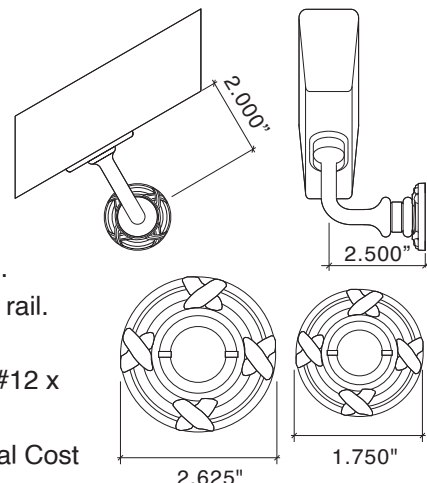

Dimensions:

Projection: Wall to centerline of railing: 2.625".
Clearance: 1.625" using 2.0" outside diameter rail.
Standard Saddle: 1.0" wide x 2.0" long - flat.
Fasteners: 5/16" x 2.0" hanger bolt and three #12 x 2.0" steel screws.

- Radius Saddle Adapter Available at Additional Cost