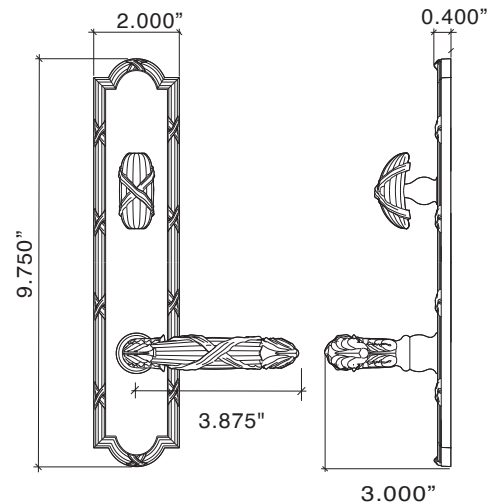

Small Ribbon & Reed Trim with Small Ribbon & Reed Lever 8822