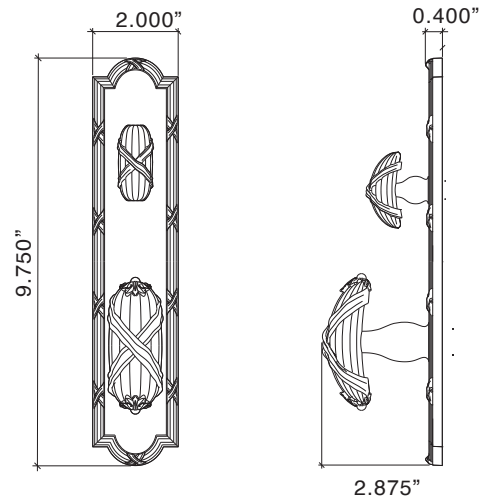

Ribbon & Reed Small Knob on Small Plate

Ribbon & Reed Small Lever on Small Plate