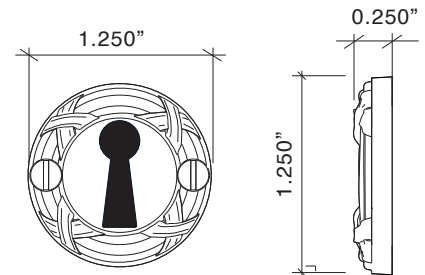

Ribbon & Reed Bit Key Trim

- CNC Machined, Hand Chiseled Brass Escutcheon.
- Furnished with #4 Solid Brass oval head slotted wood screws finished to match Escutcheon.
- Available in Solid and Mixed Finishes

Ribbon & Reed Cylinder Collar