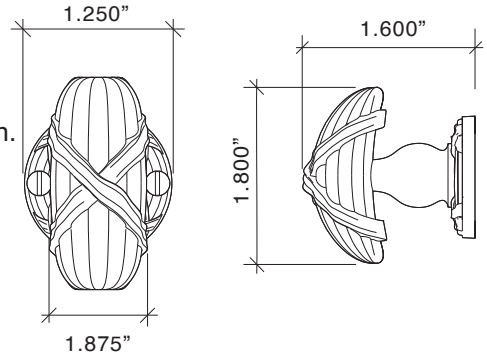

Ribbon & Reed Turnpiece Trim

Ribbon & Reed Escutcheon with Ribbon & Reed Turnpiece

8862-001

- Fully Hand Chiseled, Lost Wax Cast Turnpiece
- CNC Machined, Hand Chiseled Escutcheon.
- 5mm x 5mm Spindle positioned on the diamond.
- Furnished with #4 Solid Brass oval head slotted wood screws finished to match Escutcheon and Turnpiece.
- Available in Solid and Mixed Finishes