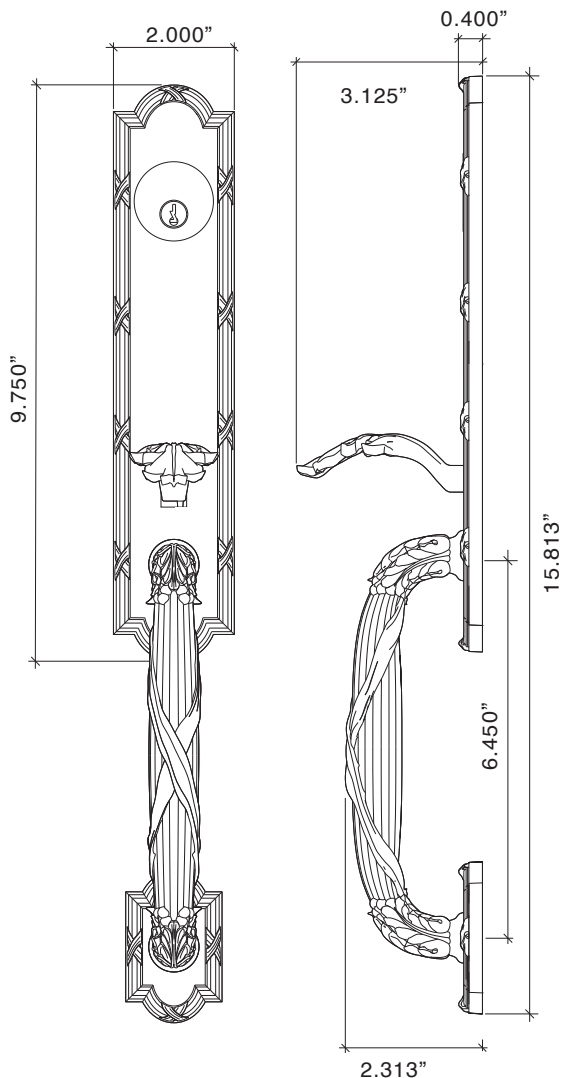

Ribbon & Reed Handleset, Small Knob on Small Plate

*Handlesets are Made-to-Order

Standard

973404	Ribbon & Reed Handleset, Small Knob, Small Plate, Entry	4953.97
973408	Ribbon & Reed Handleset, Small Knob, Small Plate, Full Dummy	4425.89

Ribbon & Reed Handleset, Small Lever on Small Plate

*Handlesets are Made-to-Order

Standard

971404	Ribbon & Reed Handleset, Small Lever on Small Plate, Entry	4953.97
971408	Ribbon & Reed Handleset, Small Lever on Small Plate, Full Dummy	4425.89

Prices are based upon a standard 1.75 inch door thickness and 2.5 inch backset lock. Other backsets and accommodations for alternate door thicknesses are available at extra cost. Please check with customer service.

All Prices in US Dollars - Prices Subject to Change Without Notice
Please Check with Customer Service for Up to Date Pricing.