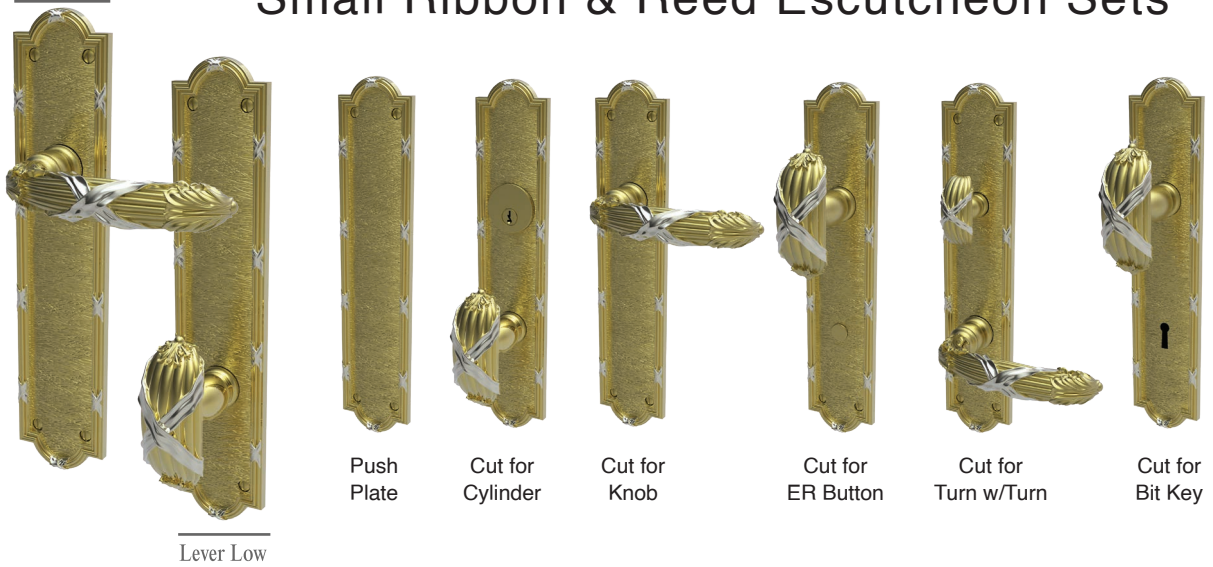

Lever High

Small Ribbon & Reed Escutcheon Sets

Prices are based upon a standard 1.75 inch door thickness and 2.5 inch backset lock. Other backsets and accommodations for alternate door thicknesses are available at extra cost. Please check with customer service.

- Escutcheon Plates are CNC Milled and completely Hand Chiseled
- Available in Solid and Mixed Finishes
- Knob, Lever and Thumb Turn are all Lost Wax Cast Brass.
- All components are Hand Chiseled for Exceptional Detail not achievable by any other means
- Plates available with Cuts for all Von Morris Locks as well as Custom Cuts for other Manufacturers' Locks
- Specify door thickness when ordering
- All IML Privacy and Tubular Mortise Bolt Privacy Sets come with ER Trim Standard on the Exterior. Exterior Bit Key Trim can be substituted for no additional charge.