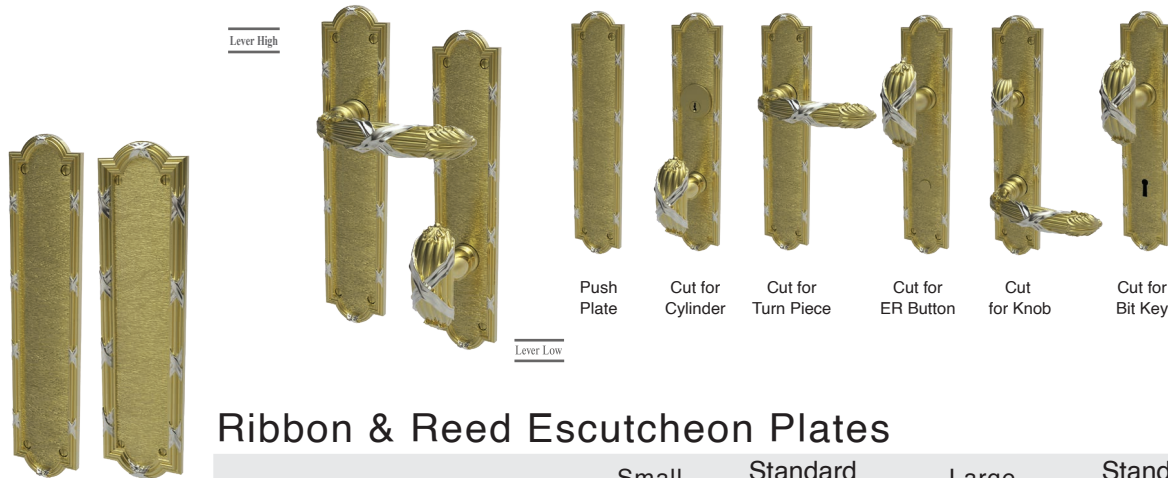

### Ribbon & Reed Emergency Release Trim

8862-002

- CNC Machined, Hand Chiseled Brass Escutcheon
- Wrought Brass Hole Cover is included and finished to match Escutcheon.
- Furnished with #4 Solid Brass oval head slotted wood screws finished to match Escutcheon.
- Available in Solid and Mixed Finishes

### Ribbon & Reed Bit Key Trim

8862-003

- CNC Machined, Hand Chiseled Brass Escutcheon.
- Furnished with #4 Solid Brass oval head slotted wood screws finished to match Escutcheon.
- Available in Solid and Mixed Finishes

## Ribbon & Reed Escutcheon Plates

	Small	Standard	Large	Standard
R&R Escutcheon Plate, Blank Push Plate	84415	966.00	84315	1094.80
R&R Escutcheon Plate, Cut for Knob/Lever (IML/TL)	84400	991.76	84300	1122.49
R&R Escutcheon Plate, Cut for Turn, with Turn (IML/TL)	84410	1159.20	84310	1294.44
R&R Escutcheon Plate, Cut for ER (IML/TL)	84411	991.76	84311	1122.49
R&R Escutcheon Plate, Cut for Bit Key (IML/TL)	84412	991.76	84312	1122.49
R&R Escutcheon Plate, Cut for Cylinder (IML)	84413	991.76	84313	1122.49
R&R Escutcheon Plate, Cut for Privacy Pin (Tube Latch)	84416L	991.76	84316L	1122.49
R&R Escutcheon Plate, Cut for Privacy Pin (Tube Latch)	84416R	991.76	84316R	1122.49
R&R Escutcheon Plate, Cut for Entry Cylinder	84417	991.76	84317	1122.49
R&R Escutcheon Plate, Cut for Entry Turnpiece w/ Turnpiece	84418	1159.20	84318	1294.44
R&R Escutcheon Plate, Cut for Entry with Knob/Lever	84419	991.76	84319	1122.49