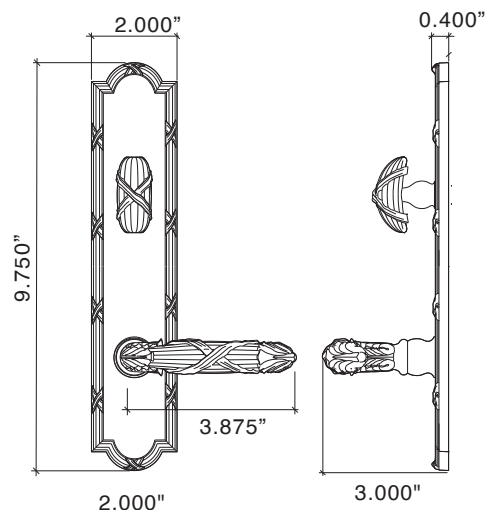

Ribbon & Reed Handleset, Small Knob on Small Plate

*Handlesets are Made-to-Order

Standard

973404	Ribbon & Reed Handleset, Small Knob, Small Plate, Entry	4953.97
973408	Ribbon & Reed Handleset, Small Knob, Small Plate, Full Dummy	4425.89

Ribbon & Reed Handleset, Small Lever on Small Plate

*Handlesets are Made-to-Order

Standard

971404	Ribbon & Reed Handleset, Small Lever on Small Plate, Entry	4953.97
971408	Ribbon & Reed Handleset, Small Lever on Small Plate, Full Dummy	4425.89

Prices are based upon a standard 1.75 inch door thickness and 2.5 inch backset lock. Other backsets and accommodations for alternate door thicknesses are available at extra cost. Please check with customer service.

All Prices in US Dollars - Prices Subject to Change Without Notice
Please Check with Customer Service for Up to Date Pricing.