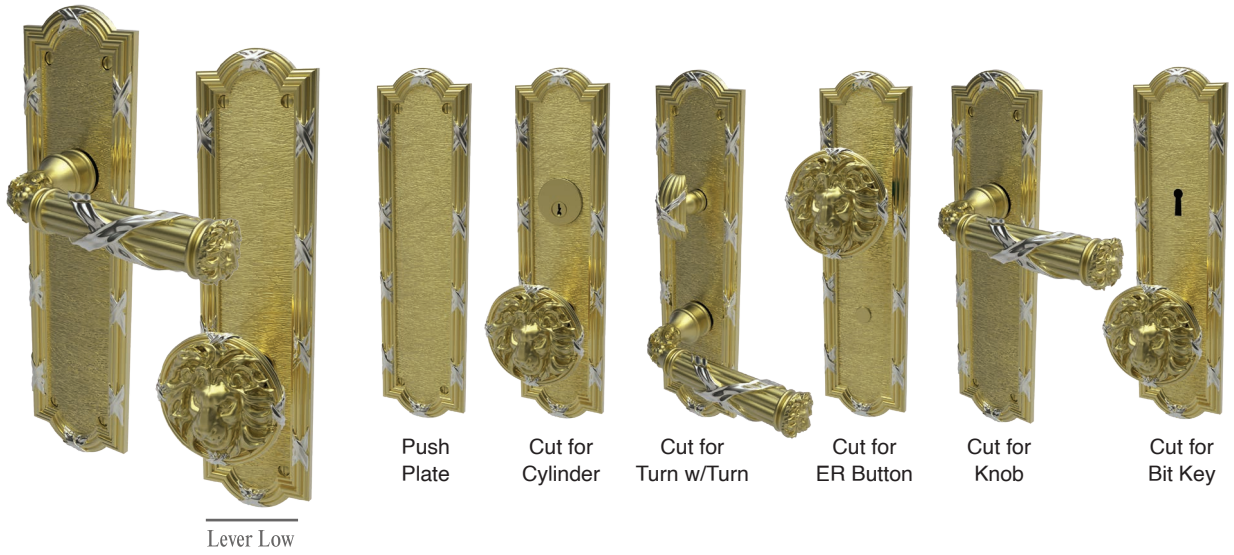

Lever High

Large Ribbon & Reed Escutcheon Sets

Lever Low

Alternative Large Lever End Cap

- Escutcheon Plates are CNC Milled and completely Hand Chiseled
- Available in Solid and Mixed Finishes
- Knob, Lever and Thumb Turn are all Lost Wax Cast Brass.
- All components are Hand Chiseled for Exceptional Detail not achievable by any other means
- Plates available with Cuts for all Von Morris Locks as well as Custom Cuts for other Manufacturers' Locks
- Specify door thickness when ordering
- All IML Privacy and Tubular Mortise Bolt Privacy Sets come with ER Trim Standard on the Exterior. Exterior Bit Key Trim can be substituted for no additional charge.