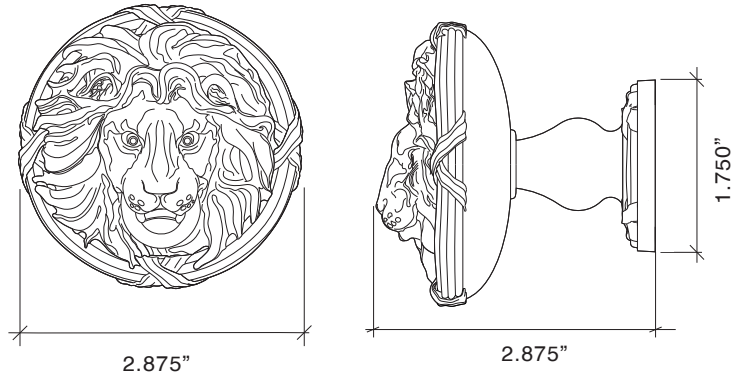

- Solid Forged Brass Knob and Rose
- Available in Solid and Mixed Finishes
- Hand Polished
- Fully Concealed Mounting
- All Von Morris Knobs can be used with any Rose or Escutcheon Plate
- All IML Privacy and Tubular Mortise Bolt Privacy Sets come with ER Trim Standard on the Exterior. Exterior Bit Key Trim can be substituted for no additional charge.

Large Ribbon & Reed Knob with Large Ribbon & Reed Rose