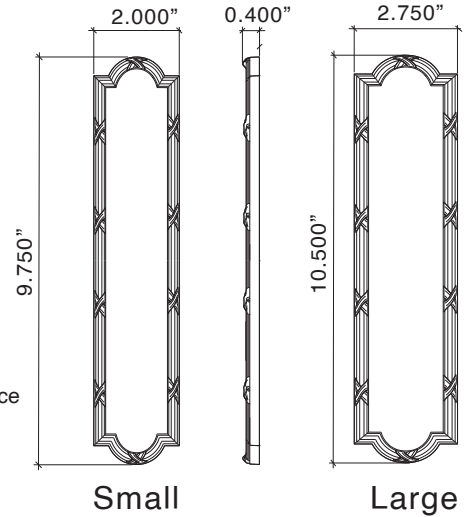

Separate Components

Ribbon & Reed Escutcheon Plates

Available In:

- Ribbon & Reed Escutcheon Plate, Blank Push Plate
- Ribbon & Reed Escutcheon Plate, Cut for Knob/Lever (IML/TL)
- Ribbon & Reed Escutcheon Plate, Cut for Turn, with Turn (IML/TL)
- Ribbon & Reed Escutcheon Plate, Cut for ER (IML/TL)
- Ribbon & Reed Escutcheon Plate, Cut for Bit Key (IML/TL)
- Ribbon & Reed Escutcheon Plate, Cut for Cylinder (IML)
- Ribbon & Reed Escutcheon Plate, Cut for Privacy Pin (Tube Latch)
- Ribbon & Reed Escutcheon Plate, Cut for Privacy Pin (Tube Latch)
- Ribbon & Reed Escutcheon Plate, Cut for Entry Cylinder
- Ribbon & Reed Escutcheon Plate, Cut for Entry Turnpiece w/ Turnpiece
- Ribbon & Reed Escutcheon Plate, Cut for Entry with Knob/Lever

- Escutcheon Plates are CNC Milled and completely Hand Chiseled for Exceptional Detail
- Roses are Hot Forged, CNC Milled and completely Hand Chiseled for Exceptional Detail
- Knob, Lever and Thumb Turn are all Lost Wax Cast Brass.
- All components are Hand Chiseled for Exceptional Detail not achievable by any other means
- Fully Concealed Mounting
- Specify door thickness when ordering
- Available in Solid and Mixed Finishes

Ribbon & Reed Sectional Trim Components