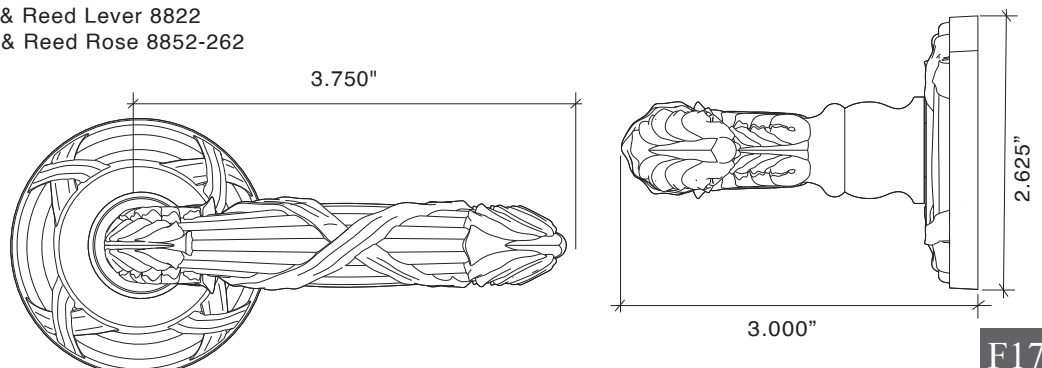

- Roses are Hot Forged, CNC Milled and completely Hand Chiseled
- Knob, Lever and Thumb Turn are all Lost Wax Cast Brass.
- All components are Hand Chiseled for Exceptional Detail not achievable by any other means
- Fully Concealed Mounting
- Specify door thickness when ordering
- Available in Solid and Mixed Finishes
- All IML Privacy and Tubular Mortise Bolt Privacy Sets come with ER Trim Standard on the Exterior. Exterior Bit Key Trim can be substituted for no additional charge.

Small Ribbon & Reed Lever 8822
Large Ribbon & Reed Rose 8852-262