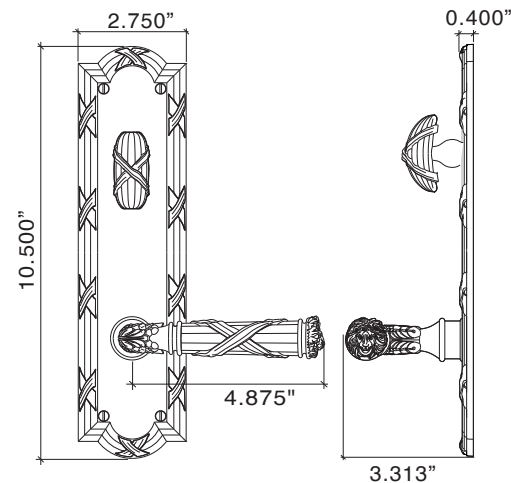

Ribbon & Reed Handleset, Lion Head Knob w/ Large Plate

*Handlesets are Made-to-Order		Standard
973304	Ribbon & Reed Handleset, Lion Head Knob w/ Large Plate, Entry	6172.74
973308	Ribbon & Reed Handleset, Lion Head Knob w/ Large Plate, Full Dummy	5256.97

Ribbon & Reed Handleset, Lion Head Lever w/ Large Plate

*Handlesets are Made-to-Order		Standard
971304	Ribbon & Reed Handleset, Lion Head Lever w/ Large Plate, Entry	5654.64
971308	Ribbon & Reed Handleset, Lion Head Lever w/ Large Plate, Full Dummy	5120.12

Prices are based upon a standard 1.75 inch door thickness and 2.5 inch backset lock. Other backsets and accommodations for alternate door thicknesses are available at extra cost. Please check with customer service.

All Prices in US Dollars - Prices Subject to Change Without Notice
Please Check with Customer Service for Up to Date Pricing.