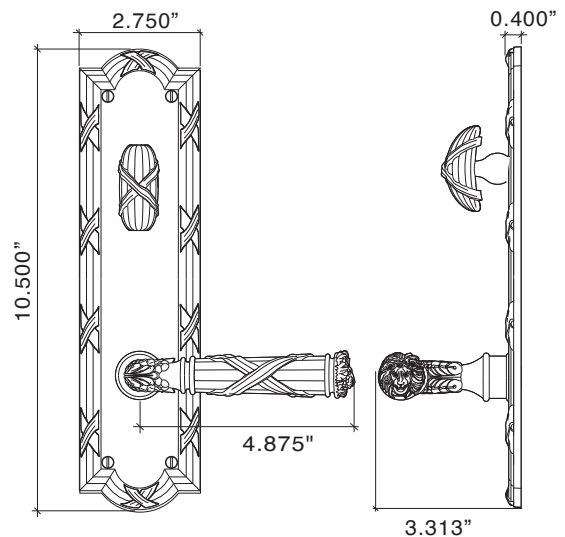

Large Ribbon & Reed Trim with Large Ribbon & Reed Lever 8823