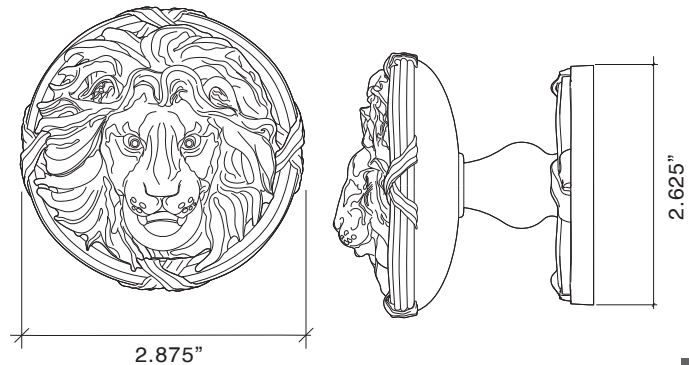

- Solid Forged Brass Knob and Rose
- Available in Solid and Mixed Finishes
- Hand Polished
- Fully Concealed Mounting
- All Von Morris Knobs can be used with any Rose or Escutcheon Plate
- All IML Privacy and Tubular Mortise Bolt Privacy Sets come with ER Trim Standard on the Exterior. Exterior Bit Key Trim can be substituted for no additional charge.