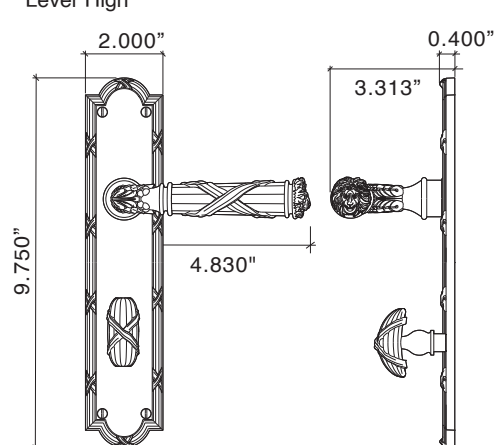

Ribbon & Reed Multi-Point w Lion Head Lever
Lever High