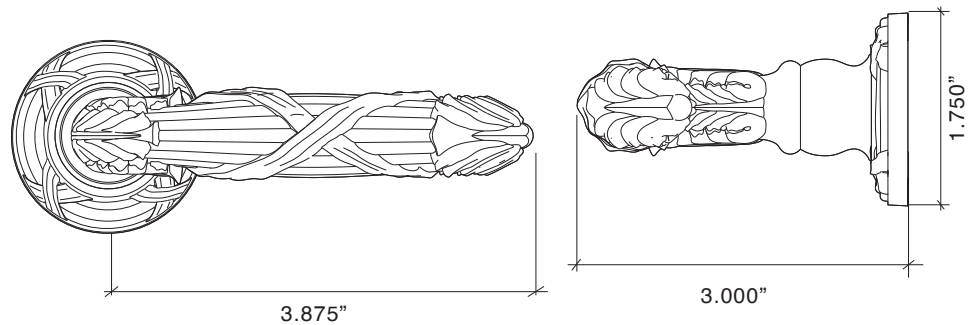

- Roses are Hot Forged, CNC Milled and completely Hand Chiseled
- Knob, Lever and Thumb Turn are all Lost Wax Cast Brass.
- All components are Hand Chiseled for Exceptional Detail not achievable by any other means
- Fully Concealed Mounting
- Specify door thickness when ordering
- Available in Solid and Mixed Finishes
- All IML Privacy and Tubular Mortise Bolt Privacy Sets come with ER Trim Standard on the Exterior. Exterior Bit Key Trim can be substituted for no additional charge.

Small Ribbon & Reed Lever 8822
Small Ribbon & Reed Rose 8852-175