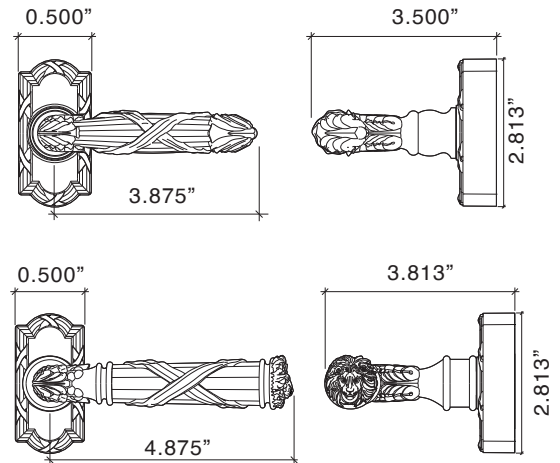

## Ribbon & Reed Handrail Brackets

		Standard
26-5217	Handrail Bracket with Small Ribbon & Reed Rose	289.80
26-5226	Handrail Bracket with Large Ribbon & Reed Rose	324.58

## Ribbon & Reed Pocket Door Lock

- Solid CNC Milled Brass Plate
- Solid Forged Brass Finger Pull
- Hand Chiseled and Hand Polished
- Plates available in Five Options:
  - Drop Ring
  - ER Button
  - Cut for Cylinder
  - Bit Key
  - Blank
- Suited Pocket Door Hardware is Made-to-Order, Non cancelable, once ordered, and Non-Returnable
- Plates are Surface Mounted
- Minimum Door Thickness 1 3/4"
- Requires 1/2" to 5/8" of clearance at the pocket.
- **See Pocket Door Section for More Detailed Information on how to prepare the Door and Pocket Trim**

## Ribbon & Reed Tilt-Turn Window Trim

Small Lever  
700322

- Lost Wax Cast Lever and Forged Cover
- Hand Chiseled and Hand Polished
- Fully Concealed Mounting
- All Von Morris Levers are interchangeable
- Includes Indexing Box
- Fits all Tilt-Turn Windows