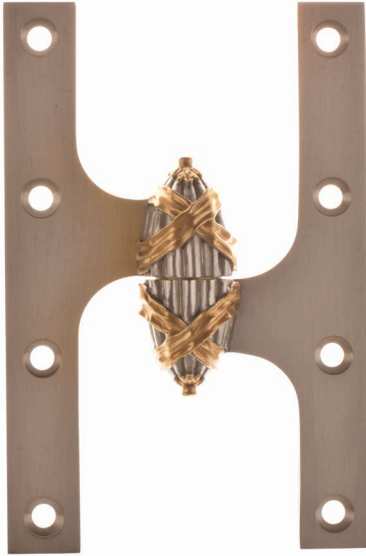

## Ribbon & Reed Bell Push

Standard

25-8852-175	Small Ribbon & Reed Bell Push	314.76
-------------	-------------------------------	--------

25-8852-262	Large Ribbon & Reed Bell Push	351.79
-------------	-------------------------------	--------

256-7003	Oblong Ribbon & Reed Bell Push	592.48
----------	--------------------------------	--------

All Prices in US Dollars - Prices Subject to Change Without Notice  
Please Check with Customer Service for Up to Date Pricing.

## Ribbon & Reed Deadbolt

Standard

1885281	Ribbon & Reed Deadbolt 2 3/8" Backset, Single Cylinder	804.67
1885241	Ribbon & Reed Deadbolt 2 3/4" Backset, Single Cylinder	804.67
1885282	Ribbon & Reed Deadbolt 2 3/8" Backset, Double Cylinder	761.33
1885242	Ribbon & Reed Deadbolt 2 3/4" Backset, Double Cylinder	761.33

## Ribbon & Reed Olive Knuckle Hinge

Side View

- Ribbon & Reed Olive Knuckle Hinges are priced and sold as eaches.
- Concealed Stainless Steel Bearing.
- Lost Wax Cast Knuckle with Solid Forged Brass Hinge Leaves.
- Knuckle is Fully Hand Chiseled and whole Hinge is Hand Polished.
- Equipped with one concealed, precision machined, anti-friction bearing assembly per hinge.
- Ball Bearings are machined from 300 series Stainless Steel and employ Stainless Steel balls.
- All pins are precision machined from 300 series Stainless Steel.
- All Ribbon & Reed Olive Knuckle hinges are handed. Be sure to specify hand of hinge when ordering.
- Available in Solid and Mixed Finishes