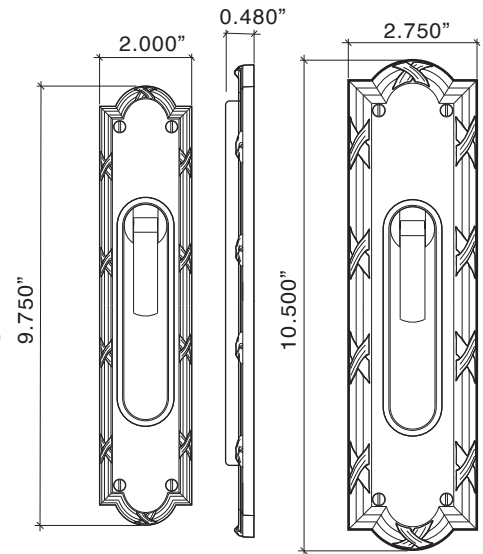

- Solid CNC Milled Brass Plate
- Solid Forged Brass Finger Pull
- Hand Chiseled and Hand Polished
- Plates available in Five Options:
  - Drop Ring
  - ER Button
  - Cut for Cylinder
  - Bit Key
  - Blank
- Suited Pocket Door Hardware is Made-to-Order, Non cancelable, once ordered, and Non-Returnable
- Plates are Surface Mounted
- Minimum Door Thickness 1 3/4"
- Requires 1/2" to 5/8" of clearance at the pocket.
- **See Pocket Door Section for More Detailed Information on how to prepare the Door and Pocket Trim**

Ribbon & Reed Tilt-Turn Window Trim