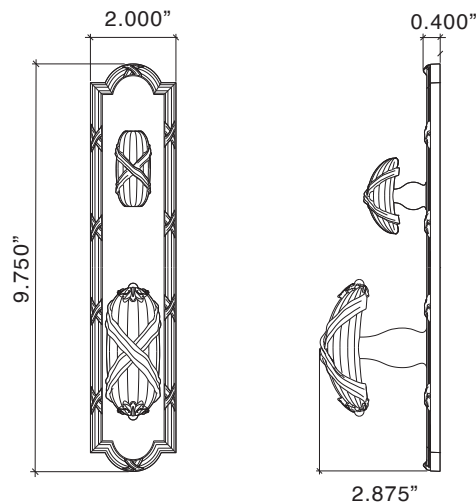

Small Ribbon & Reed Trim with Small Ribbon & Reed Knob 8803-288