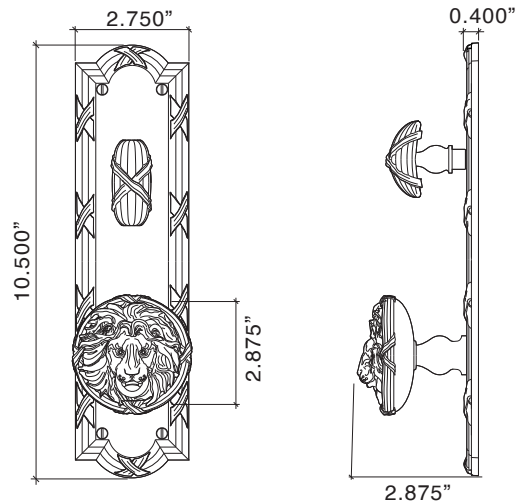

Ribbon & Reed Lions Head Knob on Large Plate

Ribbon & Reed Lions Head Lever on Large Plate